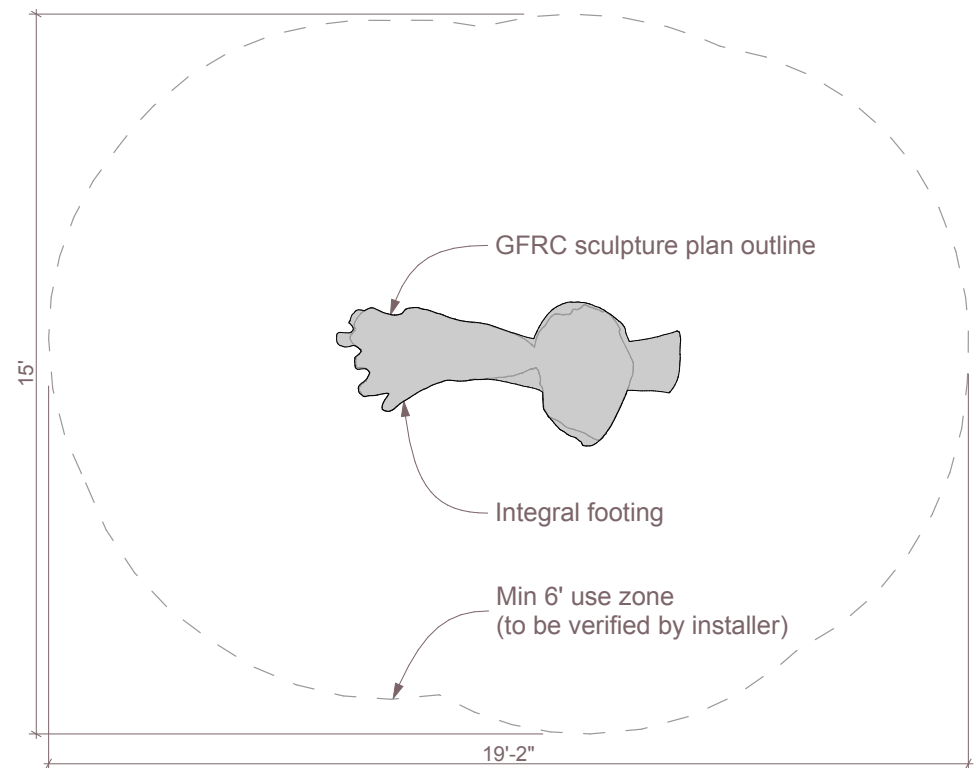

## Linkin Log

AP031

Age Group: 2-5, 5-12

**SCHEMATIC DESIGN  
NOT FOR CONSTRUCTION**

All IDS projects are designed to meet or exceed ASTM 1487. Not all equipment may be appropriate for all children. Supervision is required. ASTM compliant safety surfacing is required under and around all play equipment. The Americans with Disabilities Act (ADA) may require your play area to be accessible, please consult with an ADA professional to ensure compliance.

Date

9/14/2017

Drawing Title

Layout

Sheet #

A.01.1

 591 South Boulevard Street  
Gunnison, Colorado 81230  
info@idsculpture.com

3

Linkin' Log\_AP031

1

Plan  
SCALE: 1/4" = 1'-0"

2

Section  
SCALE: 1/4" = 1'-0"