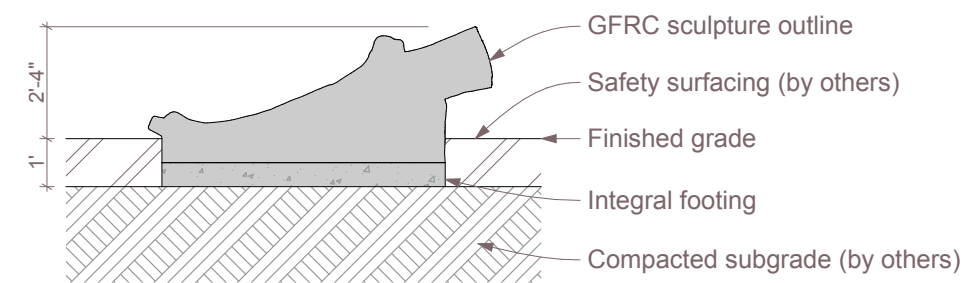

Date

9/14/2017

Drawing Title

Layout

Sheet #

A.01.1

 591 South Boulevard Street  
Gunnison, Colorado 81230  
info@idsculpture.com

3

Linkin' Log\_AP031

1

Plan  
SCALE: 1/4" = 1'-0"

2

Section  
SCALE: 1/4" = 1'-0"