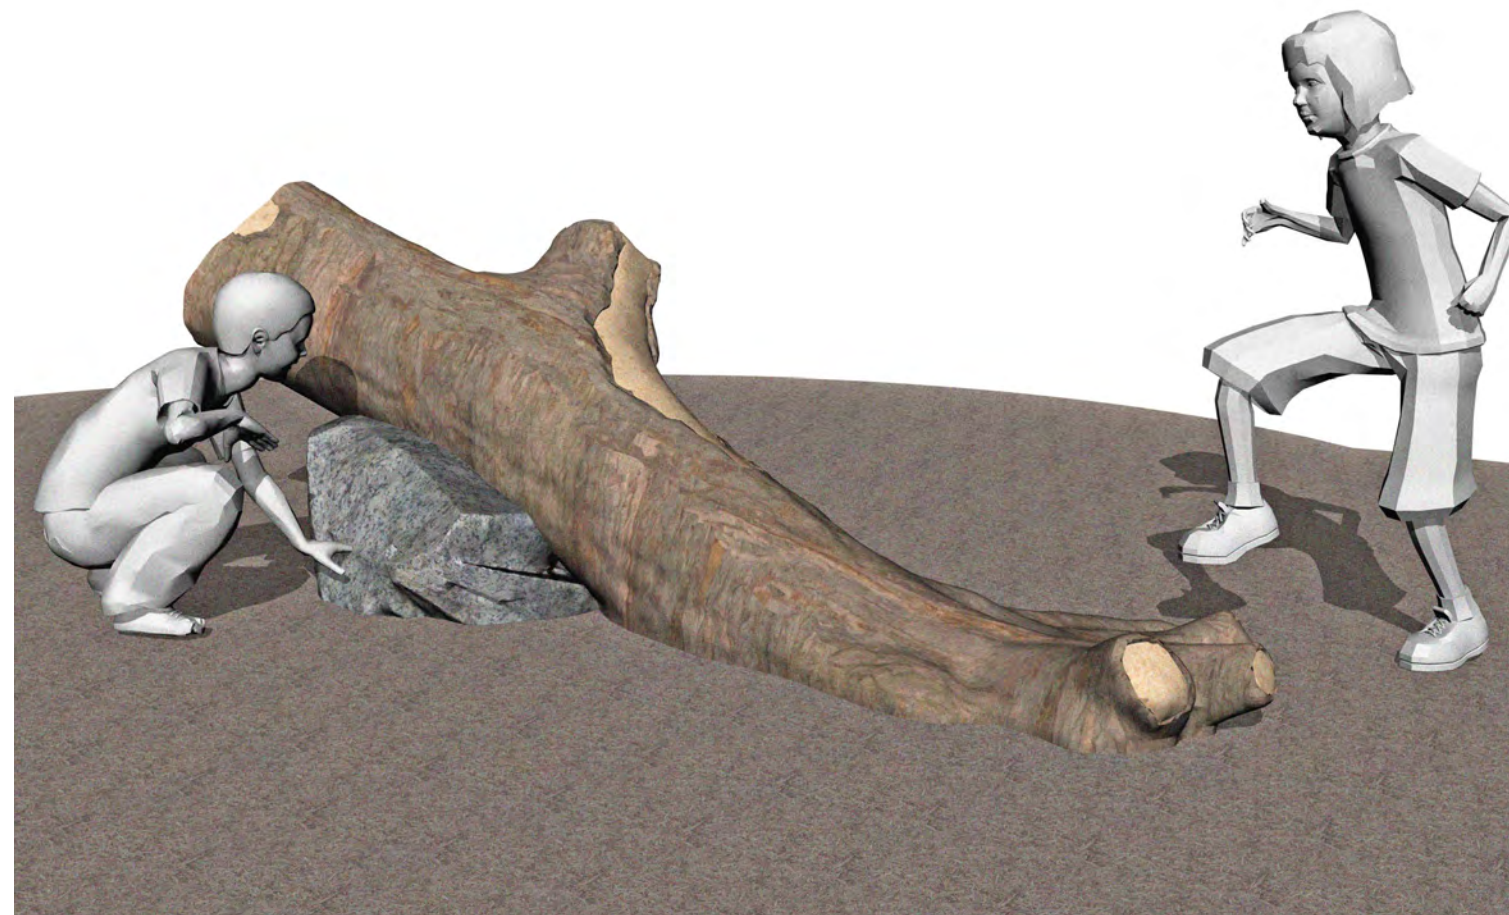

IDS SCULPTURE

PLAY. CLIMB. EXPLORE.

Linkin Log

AP031

Age Group: 2-5, 5-12

**SCHEMATIC DESIGN
NOT FOR CONSTRUCTION**

All IDS projects are designed to meet or exceed ASTM 1487. Not all equipment may be appropriate for all children. Supervision is required. ASTM compliant safety surfacing is required under and around all play equipment. The Americans with Disabilities Act (ADA) may require your play area to be accessible, please consult with an ADA professional to ensure compliance.

Date

9/14/2017

Drawing Title

Layout

Sheet #

A.01.1

591 South Boulevard Street
Gunnison, Colorado 81230
info@idsculpture.com

3

Linkin' Log_AP031