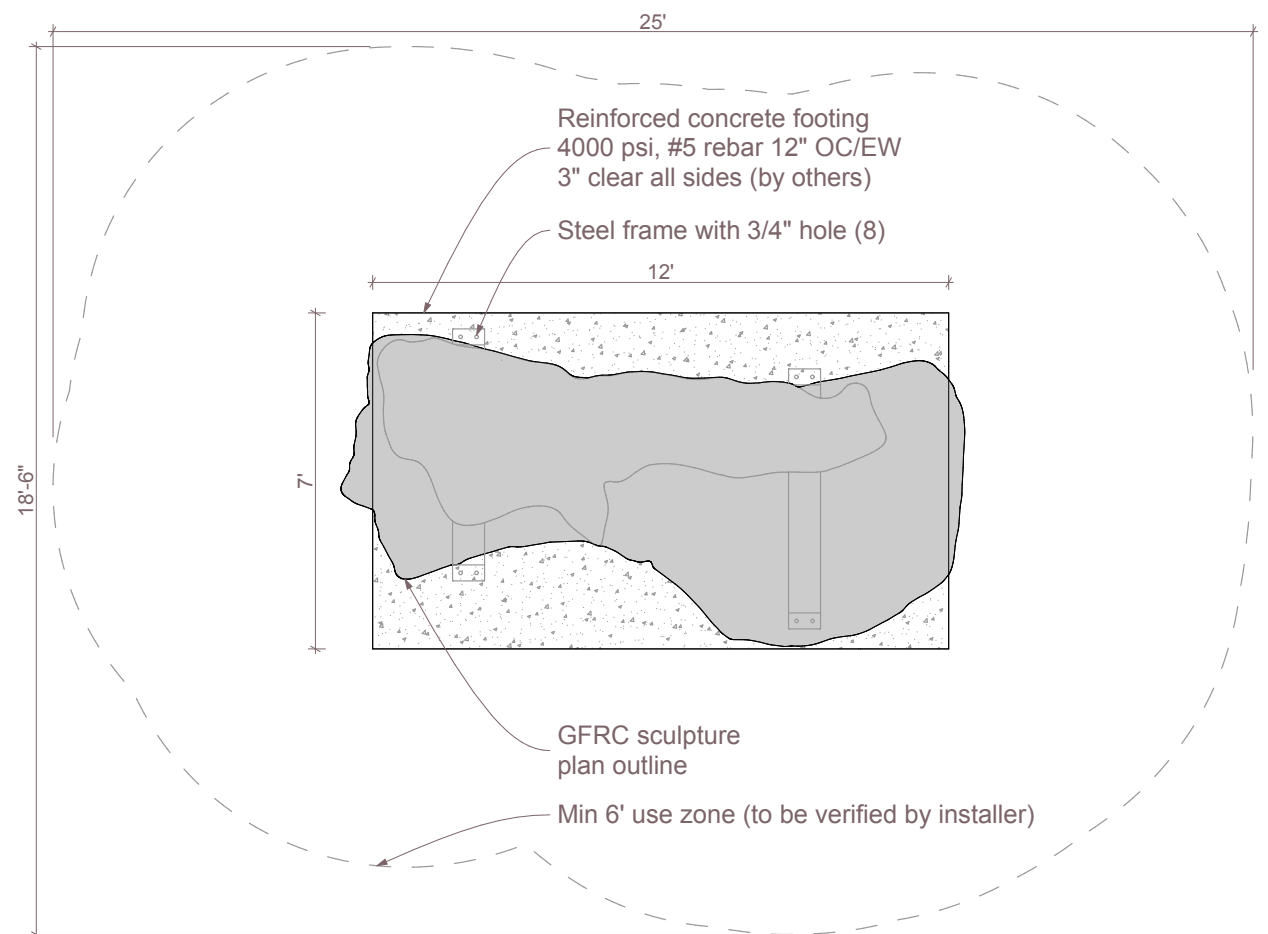

IDS SCULPTURE

PLAY. CLIMB. EXPLORE.

Palisades Boulder

CB001

Age Group: 5-12

**SCHEMATIC DESIGN
NOT FOR CONSTRUCTION**

All IDS projects are designed to meet or exceed ASTM 1487. Not all equipment may be appropriate for all children. Supervision is required. ASTM compliant safety surfacing is required under and around all play equipment. The Americans with Disabilities Act (ADA) may require your play area to be accessible, please consult with an ADA professional to ensure compliance.

Date

8/4/2017

Drawing Title

Layout

Sheet #

A.01.1

 591 South Boulevard Street
Gunnison, Colorado 81230
info@idsculpture.com

1

Section
SCALE: 1/4" = 1'-0"

3

Palisades Boulder_CB001

2

Plan
SCALE: 1/4" = 1'-0"