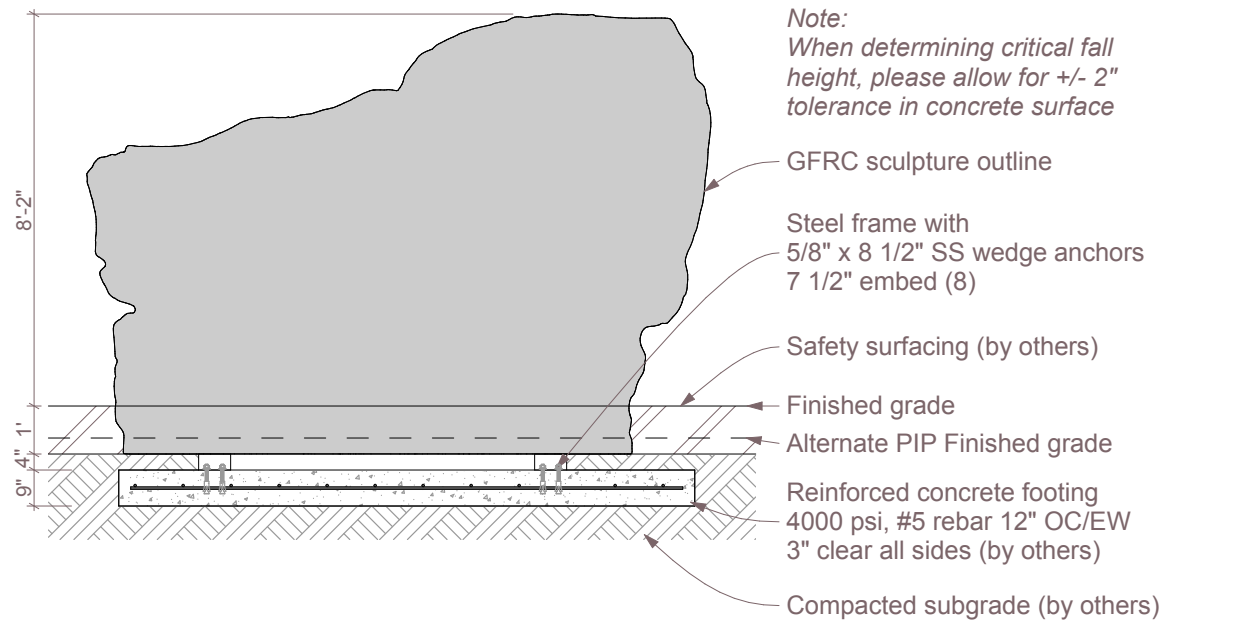

Date

8/4/2017

Drawing Title

Layout

Sheet #

A.01.1

 591 South Boulevard Street
Gunnison, Colorado 81230
info@idsculpture.com

1

Section
SCALE: 1/4" = 1'-0"

3

Palisades Boulder_CB001

2

Plan
SCALE: 1/4" = 1'-0"