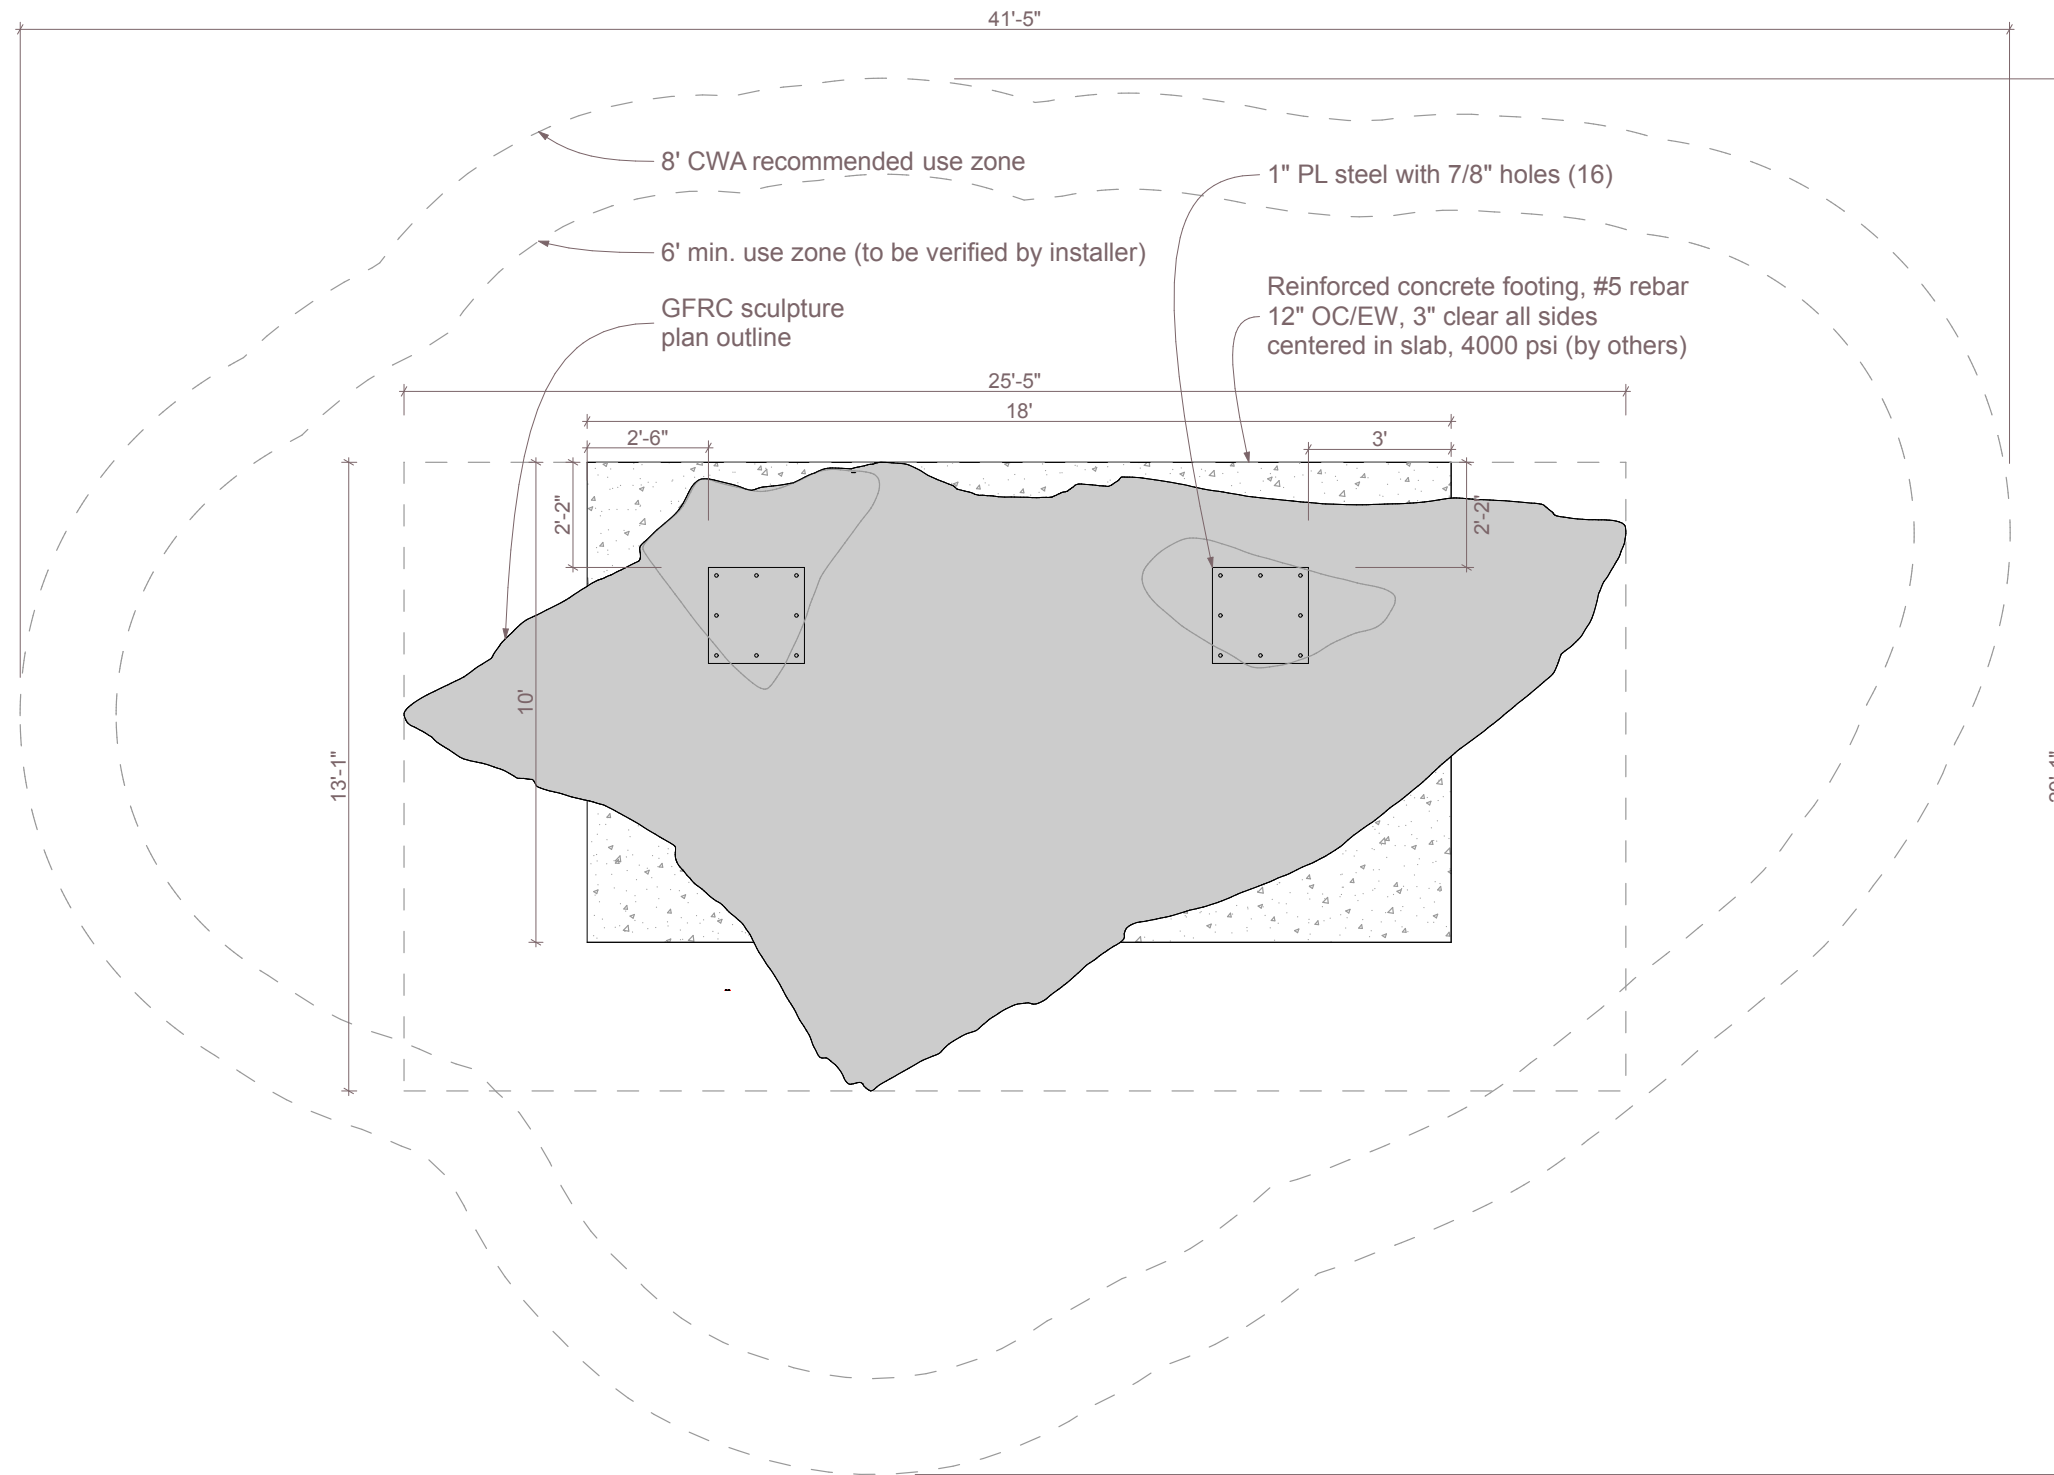

1 Colossus Boulder_PB001

2 Colossus Boulder 2

3 Section
SCALE: 1/4" = 1'-0"

Colossus Boulder
PB001

Age Group: 5-12

SCHEMATIC DESIGN
NOT FOR CONSTRUCTION

All IDS projects are designed to meet or exceed ASTM 1487. Not all equipment may be appropriate for all children. Supervision is required. ASTM compliant safety surfacing is required under and around all play equipment. The Americans with Disabilities Act (ADA) may require your play area to be accessible, please consult with an ADA professional to ensure compliance.

Date

8/2/2017

Drawing Title

Plan

Sheet #

A.01.2

 591 South Boulevard Street
Gunnison, Colorado 81230
info@idsculpture.com

1

Plan
SCALE: 1/4" = 1'-0"