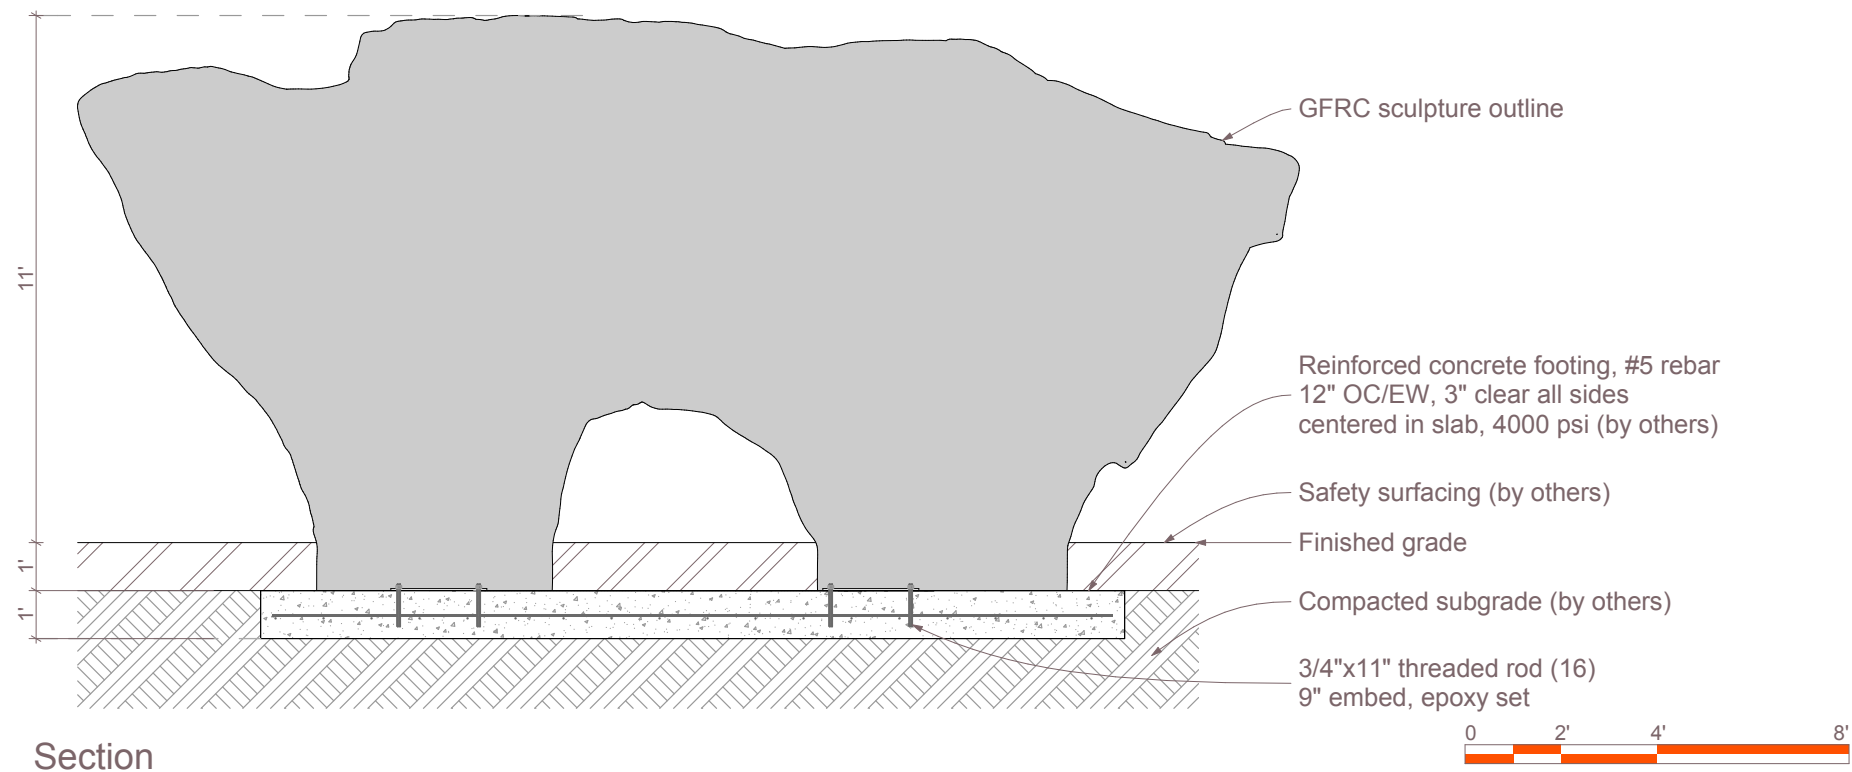

1 Colossus Boulder_PB001

2 Colossus Boulder 2

3 Section
SCALE: 1/4" = 1'-0"

Colossus Boulder
PB001

Age Group: 5-12

SCHEMATIC DESIGN
NOT FOR CONSTRUCTION

All IDS projects are designed to meet or exceed ASTM 1487. Not all equipment may be appropriate for all children. Supervision is required. ASTM compliant safety surfacing is required under and around all play equipment. The Americans with Disabilities Act (ADA) may require your play area to be accessible, please consult with an ADA professional to ensure compliance.

Date
8/2/2017

Drawing Title
Layout

Sheet #
A.01.1

IDS SCULPTURE

PLAY. CLIMB. EXPLORE.

Colossus Boulder

PB001

Age Group: 5-12

Date

8/2/2017

Drawing Title

Plan

Sheet #

A.01.2

 591 South Boulevard Street
Gunnison, Colorado 81230
info@idsculpture.com

1

Plan
SCALE: 1/4" = 1'-0"