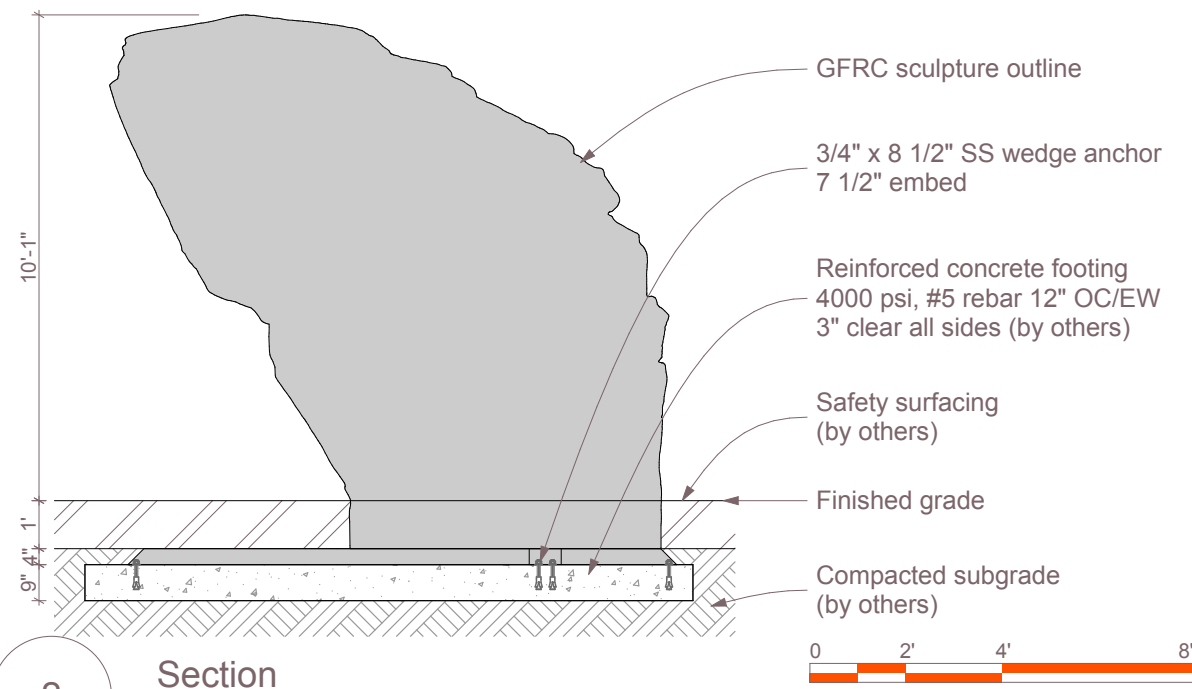

IDS SCULPTURE

PLAY. CLIMB. EXPLORE.

Kalispell Boulder

PB008

Age Group: 5-12

**SCHEMATIC DESIGN
NOT FOR CONSTRUCTION**

All IDS projects are designed to meet or exceed ASTM 1487. Not all equipment may be appropriate for all children. Supervision is required. ASTM compliant safety surfacing is required under and around all play equipment. The Americans with Disabilities Act (ADA) may require your play area to be accessible, please consult with an ADA professional to ensure compliance.

Date

9/14/2017

Drawing Title

Layout

Sheet #

A.01.1

 591 South Boulevard Street
Gunnison, Colorado 81230
info@idsculpture.com

1

Plan
SCALE: 3/16" = 1'-0"

2

Section
SCALE: 1/4" = 1'-0"

3

Kalispell Boulder_PB008