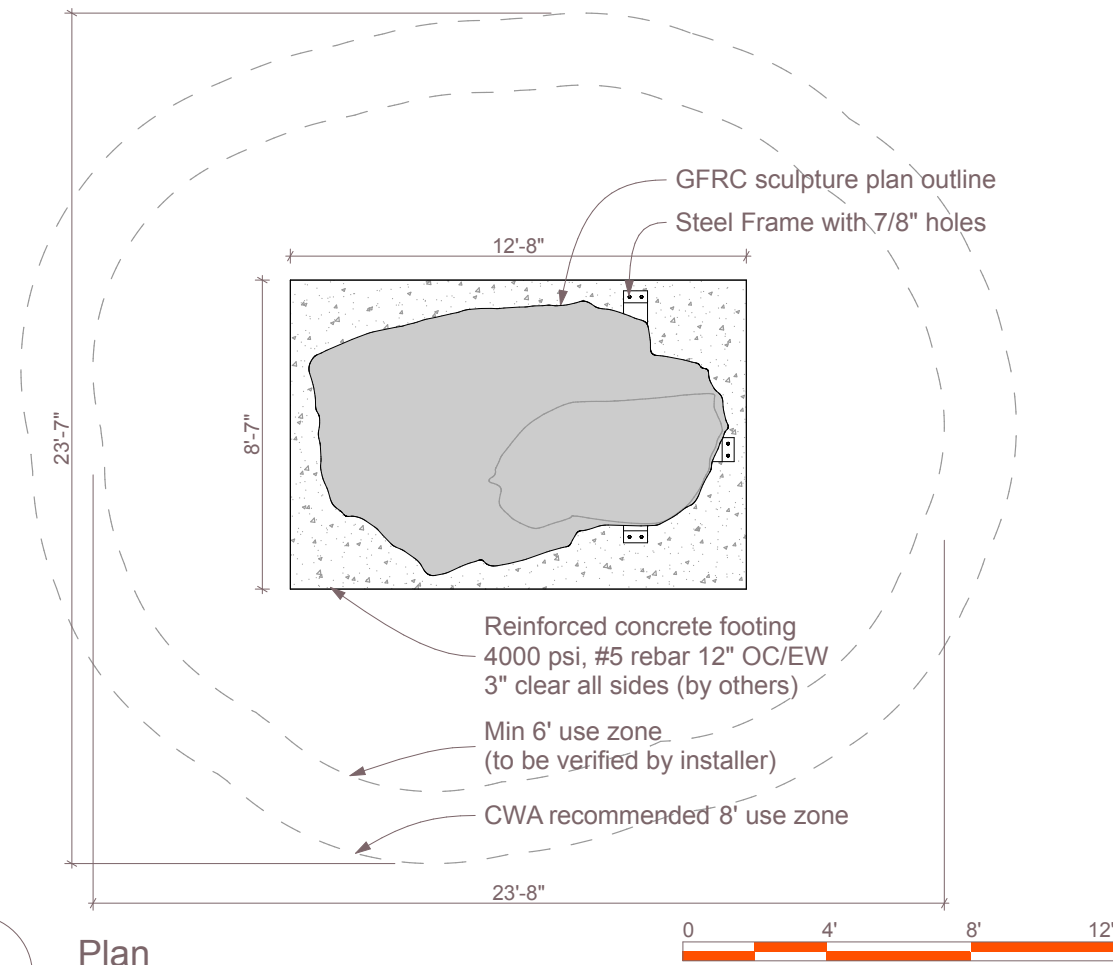

IDS SCULPTURE

PLAY. CLIMB. EXPLORE.

Kalispell Boulder

PB008

Age Group: 5-12

**SCHEMATIC DESIGN
NOT FOR CONSTRUCTION**

All IDS projects are designed to meet or exceed ASTM 1487. Not all equipment may be appropriate for all children. Supervision is required. ASTM compliant safety surfacing is required under and around all play equipment. The Americans with Disabilities Act (ADA) may require your play area to be accessible, please consult with an ADA professional to ensure compliance.

Date

9/14/2017

Drawing Title

Layout

Sheet #

A.01.1

 591 South Boulevard Street
Gunnison, Colorado 81230
info@idsculpture.com

1

Plan
SCALE: 3/16" = 1'-0"

2

Section
SCALE: 1/4" = 1'-0"

3

Kalispell Boulder_PB008