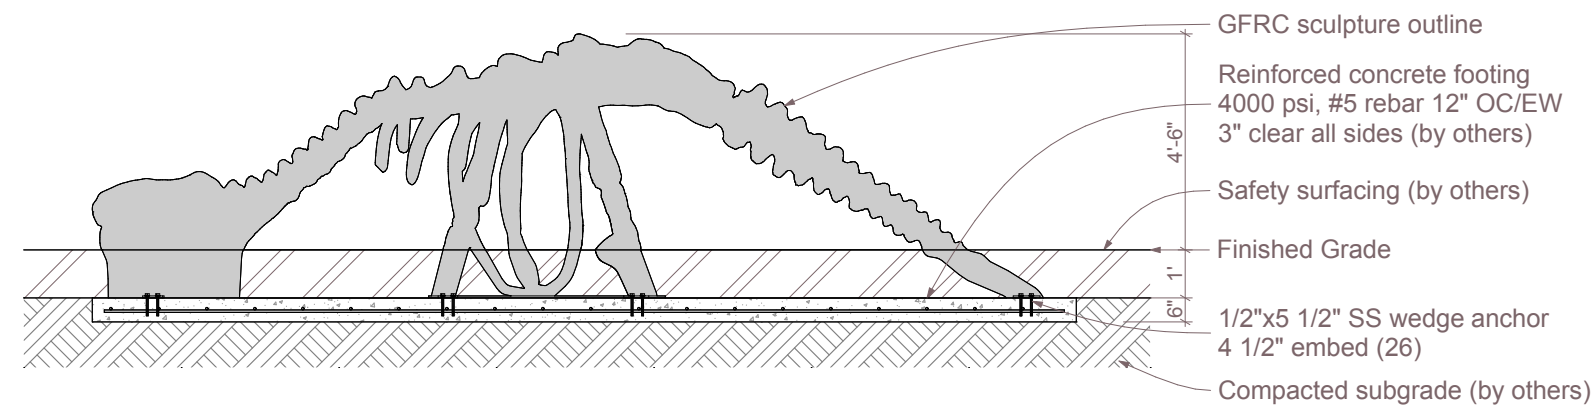

PLAY. CLIMB. EXPLORE.

T-Rex

SC004

Age Group: 5-12

SCHEMATIC DESIGN
NOT FOR CONSTRUCTION

All IDS projects are designed to meet or exceed ASTM 1487. Not all equipment may be appropriate for all children. Supervision is required. ASTM compliant safety surfacing is required under and around all play equipment. The Americans with Disabilities Act (ADA) may require your play area to be accessible, please consult with an ADA professional to ensure compliance.

Date	8/8/2017
Drawing Title	Layout
Sheet #	A.01.2

591 South Boulevard Street
Gunnison, Colorado 81230
info@idsculpture.com

1

Plan
SCALE: 1/4" = 1'-0"

2

Section
SCALE: 1/4" = 1'-0"