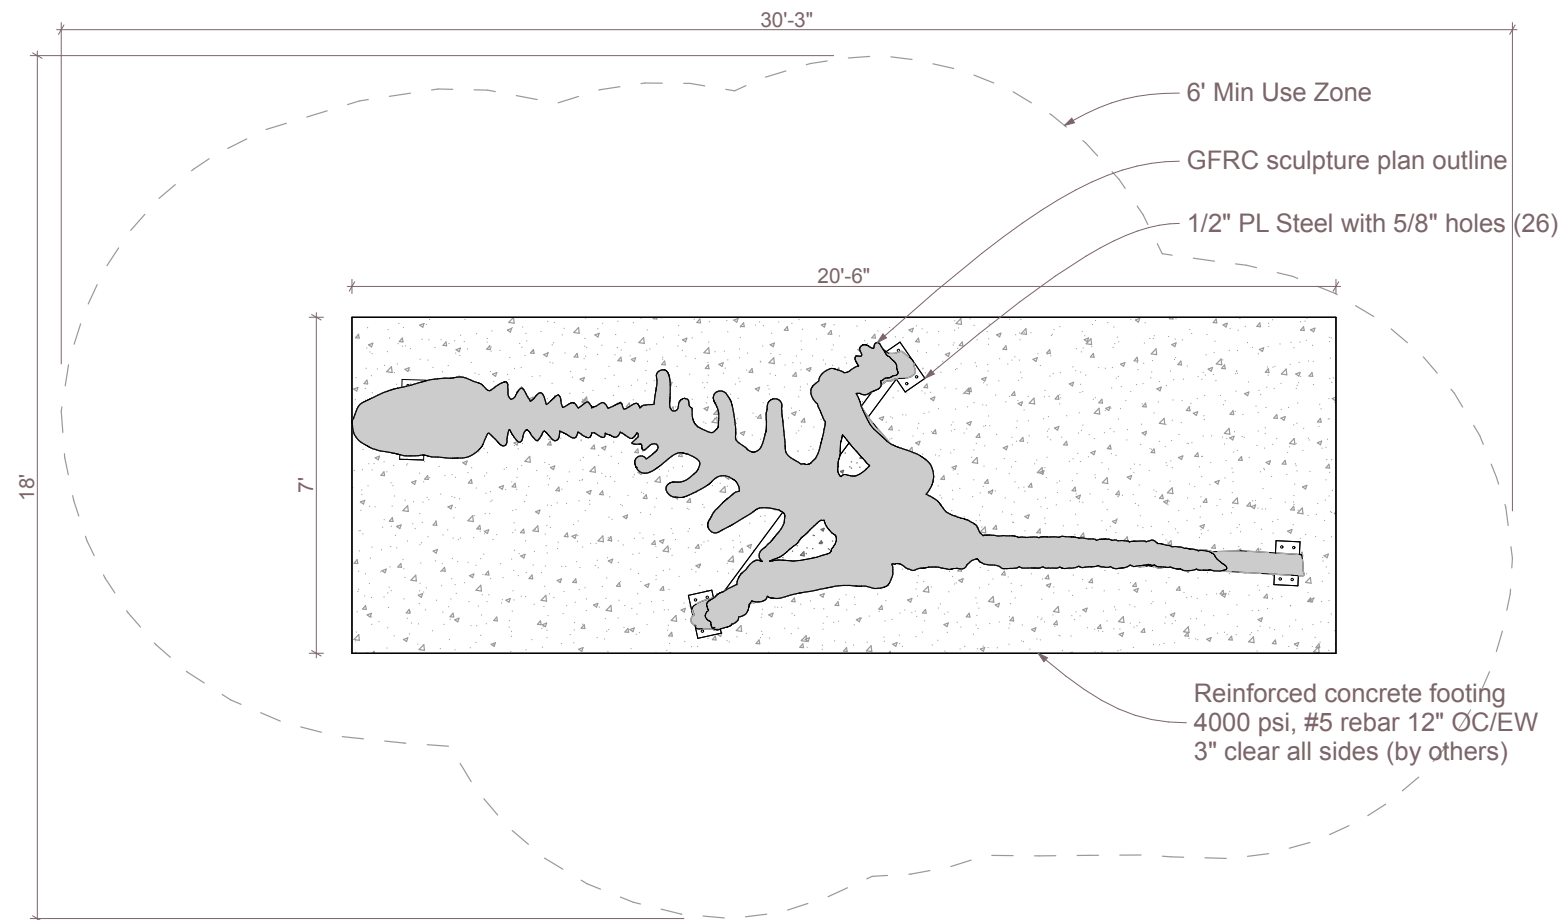

PLAY. CLIMB. EXPLORE.

T-Rex

SC004

Age Group: 5-12

SCHEMATIC DESIGN
NOT FOR CONSTRUCTION

All IDS projects are designed to meet or exceed ASTM 1487. Not all equipment may be appropriate for all children. Supervision is required. ASTM compliant safety surfacing is required under and around all play equipment. The Americans with Disabilities Act (ADA) may require your play area to be accessible, please consult with an ADA professional to ensure compliance.

Date	8/8/2017
Drawing Title	Layout
Sheet #	A.01.2

591 South Boulevard Street
Gunnison, Colorado 81230
info@idsculpture.com

1

Plan
SCALE: 1/4" = 1'-0"

2

Section
SCALE: 1/4" = 1'-0"