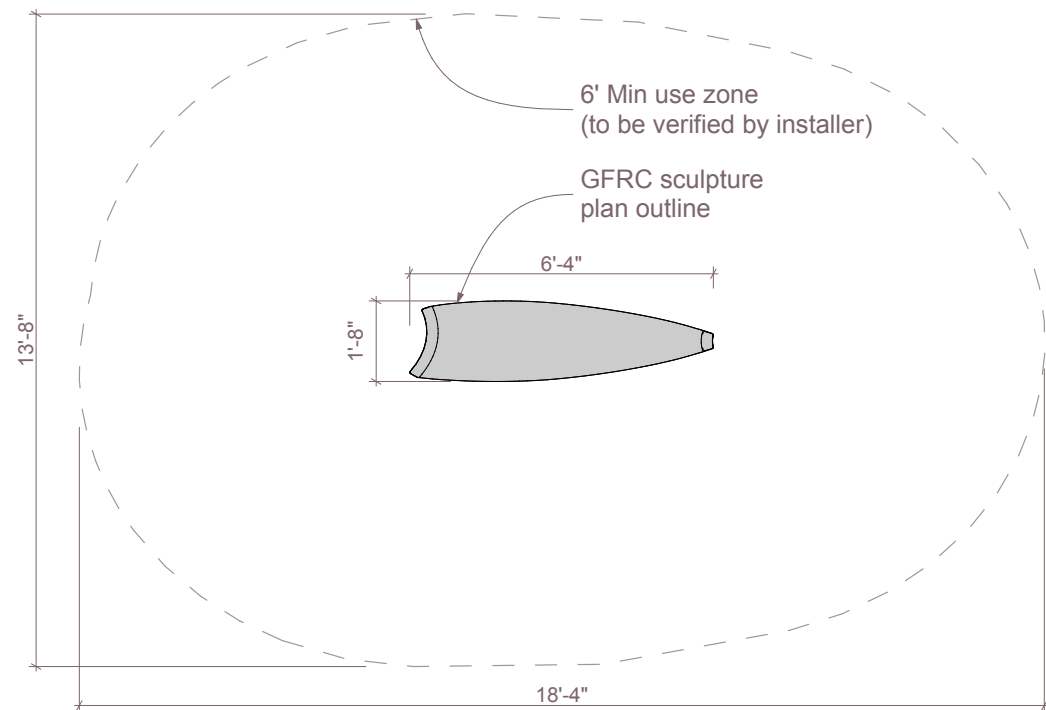

IDS SCULPTURE

PLAY. CLIMB. EXPLORE.

Grass Blade SML

SC018

Age Group: 2-5

SCHEMATIC DESIGN
NOT FOR CONSTRUCTION

All IDS projects are designed to meet or exceed ASTM 1487. Not all equipment may be appropriate for all children. Supervision is required. ASTM compliant safety surfacing is required under and around all play equipment. The Americans with Disabilities Act (ADA) may require your play area to be accessible, please consult with an ADA professional to ensure compliance.

Date

9/8/2017

Drawing Title

Layout

Sheet #

A.01.1

 591 South Boulevard Street
Gunnison, Colorado 81230
info@idsculpture.com

1 Section
SCALE: 1/4" = 1'-0"

3 Grass Blade SML_SC018

2 Plan
SCALE: 1/4" = 1'-0"
