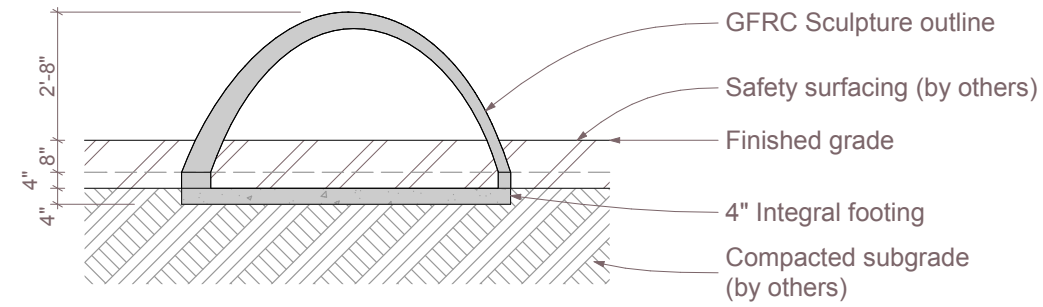

Date

9/8/2017

Drawing Title

Layout

Sheet #

A.01.1

 591 South Boulevard Street
Gunnison, Colorado 81230
info@idsculpture.com

1 Section
SCALE: 1/4" = 1'-0"

3 Grass Blade SML_SC018

2 Plan
SCALE: 1/4" = 1'-0"
