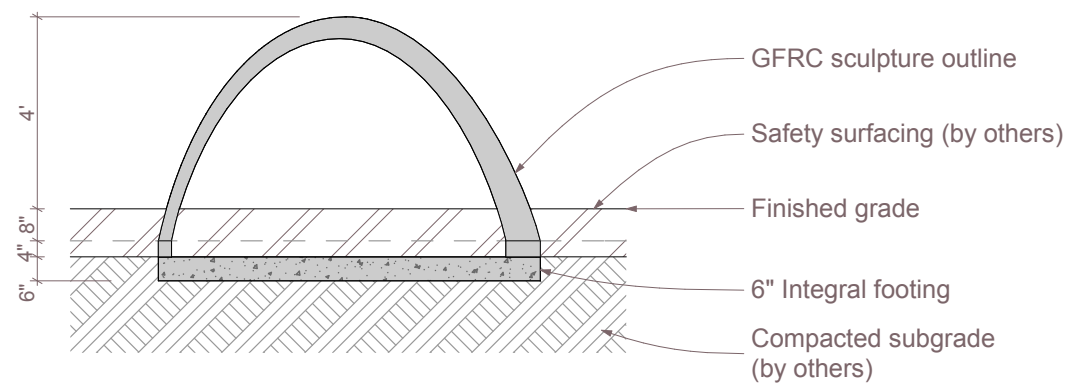

Grass Blade LRG
SC019

Age Group: 2-5

SCHEMATIC DESIGN
NOT FOR CONSTRUCTION

All IDS projects are designed to meet or exceed ASTM 1487. Not all equipment may be appropriate for all children. Supervision is required. ASTM compliant safety surfacing is required under and around all play equipment. The Americans with Disabilities Act (ADA) may require your play area to be accessible, please consult with an ADA professional to ensure compliance.

Date	9/8/2017
Drawing Title	Layout
Sheet #	A.01.1

1 Section
SCALE: 1/4" = 1'-0"

2 Plan
SCALE: 1/4" = 1'-0"

3 Grass Blade LRG_SC019