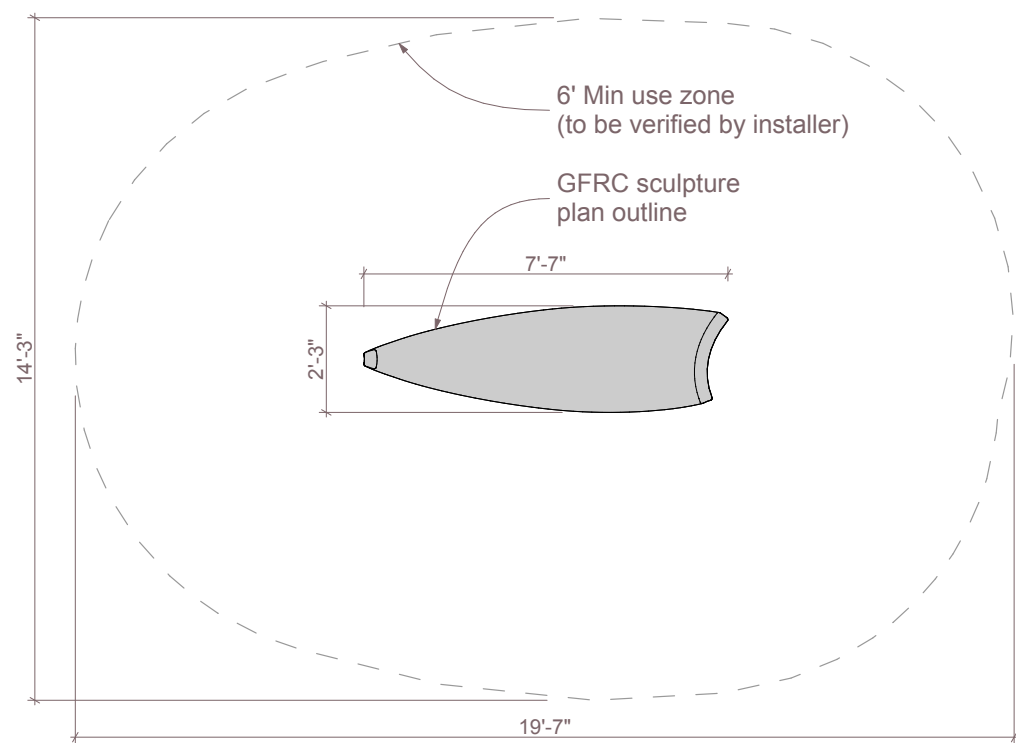

Grass Blade LRG
SC019

Age Group: 2-5

SCHEMATIC DESIGN
NOT FOR CONSTRUCTION

All IDS projects are designed to meet or exceed ASTM 1487. Not all equipment may be appropriate for all children. Supervision is required. ASTM compliant safety surfacing is required under and around all play equipment. The Americans with Disabilities Act (ADA) may require your play area to be accessible, please consult with an ADA professional to ensure compliance.

Date	9/8/2017
Drawing Title	Layout
Sheet #	A.01.1

1 Section
SCALE: 1/4" = 1'-0"

2 Plan
SCALE: 1/4" = 1'-0"

3 Grass Blade LRG_SC019