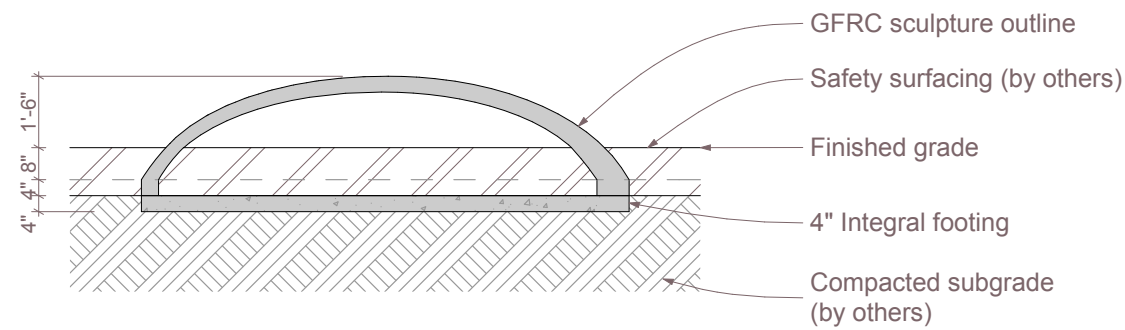

**Grass Blade
Balance**
SC020

Age Group: 2-5

SCHEMATIC DESIGN
NOT FOR CONSTRUCTION

All IDS projects are designed to meet or exceed ASTM 1487. Not all equipment may be appropriate for all children. Supervision is required. ASTM compliant safety surfacing is required under and around all play equipment. The Americans with Disabilities Act (ADA) may require your play area to be accessible, please consult with an ADA professional to ensure compliance.

Date	9/8/2017
Drawing Title	Layout
Sheet #	A.01.1

1 Section
SCALE: 1/4" = 1'-0"

3 Grass Blade Balance_SC020

2 Plan
SCALE: 1/4" = 1'-0"