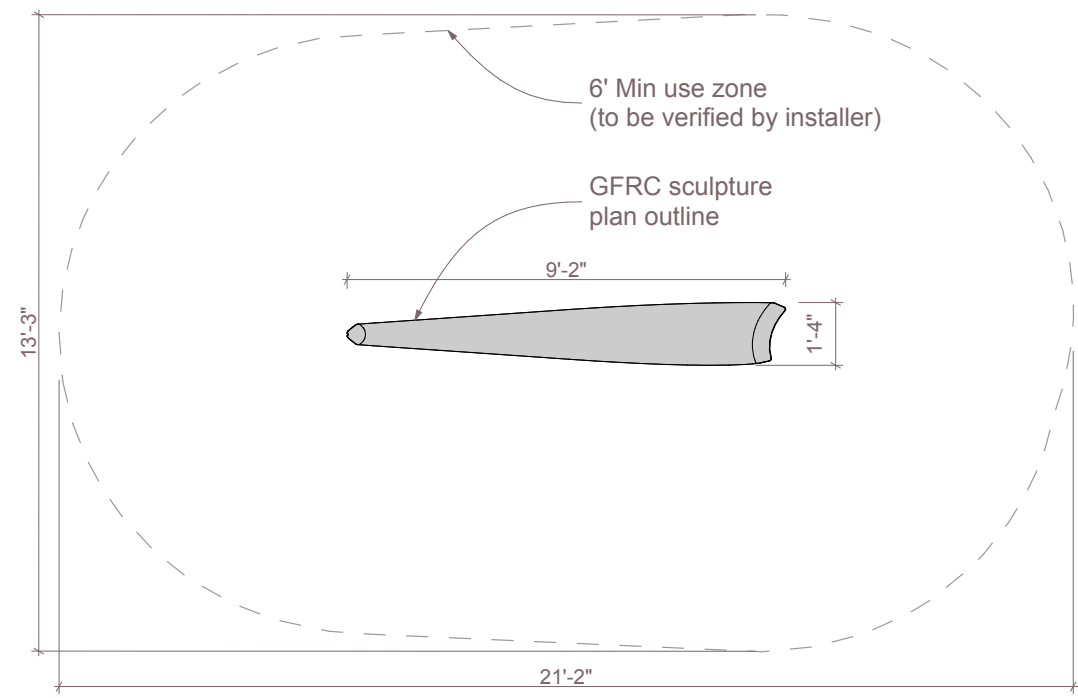

**Grass Blade
Balance**
SC020

Age Group: 2-5

SCHEMATIC DESIGN
NOT FOR CONSTRUCTION

All IDS projects are designed to meet or exceed ASTM 1487. Not all equipment may be appropriate for all children. Supervision is required. ASTM compliant safety surfacing is required under and around all play equipment. The Americans with Disabilities Act (ADA) may require your play area to be accessible, please consult with an ADA professional to ensure compliance.

Date	9/8/2017
Drawing Title	Layout
Sheet #	A.01.1

1 Section
SCALE: 1/4" = 1'-0"

3 Grass Blade Balance_SC020

2 Plan
SCALE: 1/4" = 1'-0"