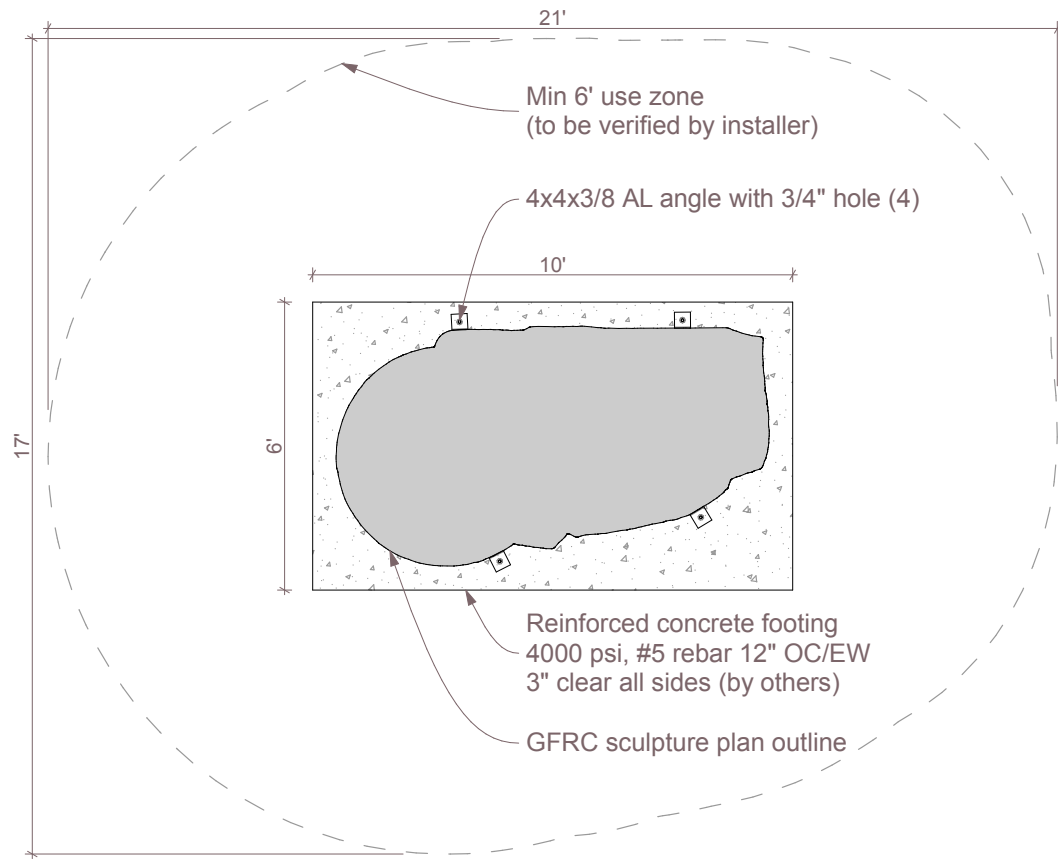

IDS SCULPTURE

PLAY. CLIMB. EXPLORE.

Lighthouse Rock

SC022

Age Group: 5-12

**SCHEMATIC DESIGN
NOT FOR CONSTRUCTION**

All IDS projects are designed to meet or exceed ASTM 1487. Not all equipment may be appropriate for all children. Supervision is required. ASTM compliant safety surfacing is required under and around all play equipment. The Americans with Disabilities Act (ADA) may require your play area to be accessible, please consult with an ADA professional to ensure compliance.

Date

9/14/2017

Drawing Title

Layout

Sheet #

A.01.1

 591 South Boulevard Street
Gunnison, Colorado 81230
info@idsculpture.com

1

Plan

SCALE: 1/4" = 1'-0"

2

Section

SCALE: 1/4" = 1'-0"

3

Lighthouse Rock_SC022