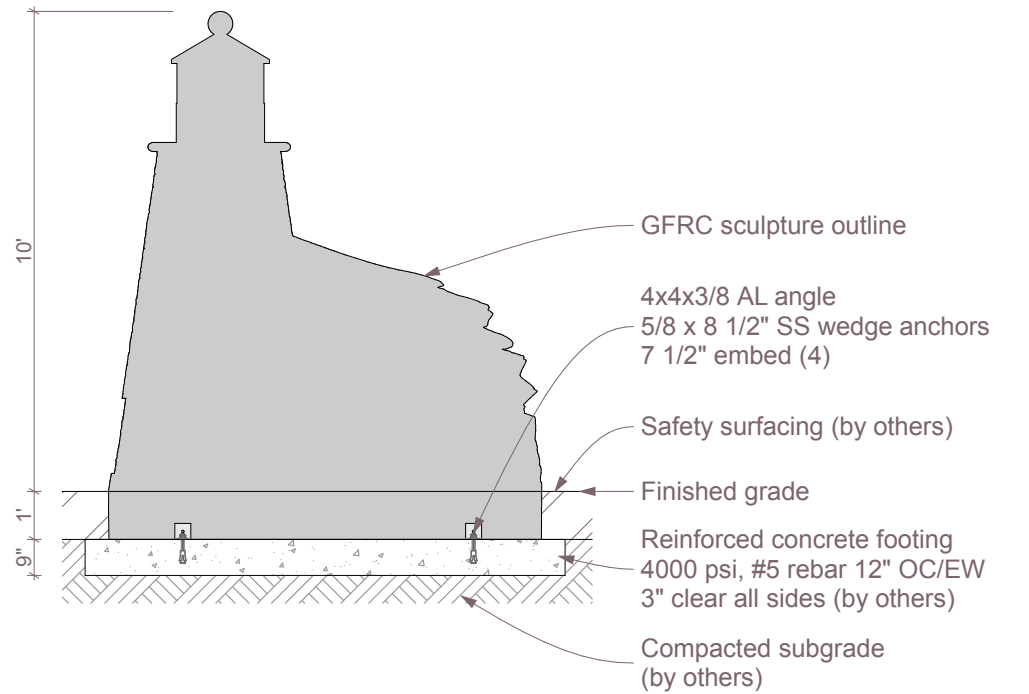

IDS SCULPTURE

PLAY. CLIMB. EXPLORE.

Lighthouse Rock

SC022

Age Group: 5-12

**SCHEMATIC DESIGN
NOT FOR CONSTRUCTION**

All IDS projects are designed to meet or exceed ASTM 1487. Not all equipment may be appropriate for all children. Supervision is required. ASTM compliant safety surfacing is required under and around all play equipment. The Americans with Disabilities Act (ADA) may require your play area to be accessible, please consult with an ADA professional to ensure compliance.

Date

9/14/2017

Drawing Title

Layout

Sheet #

A.01.1

 591 South Boulevard Street
Gunnison, Colorado 81230
info@idsculpture.com

1

Plan

SCALE: 1/4" = 1'-0"

2

Section

SCALE: 1/4" = 1'-0"

3

Lighthouse Rock_SC022