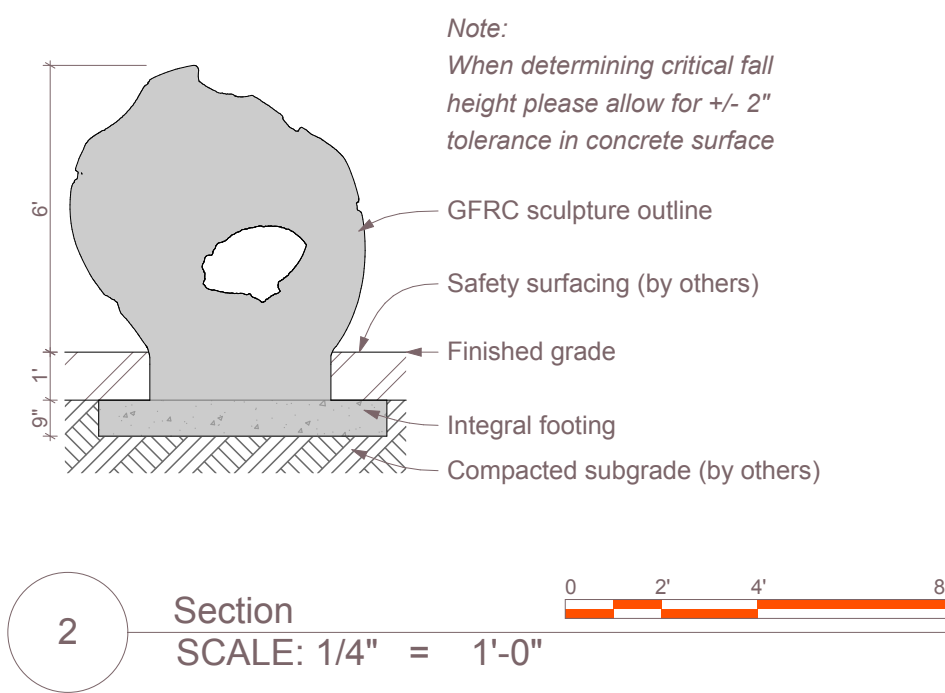

ID SCULPTURE

PLAY. CLIMB. EXPLORE.

Chroma Climber

SC026

Age Group: 5-12

**SCHEMATIC DESIGN
NOT FOR CONSTRUCTION**

All IDS projects are designed to meet or exceed ASTM 1487. Not all equipment may be appropriate for all children. Supervision is required. ASTM compliant safety surfacing is required under and around all play equipment. The Americans with Disabilities Act (ADA) may require your play area to be accessible, please consult with an ADA professional to ensure compliance.

Date

8/23/2017

Drawing Title

Layout

Sheet #

A.01.1

 591 South Boulevard Street
Gunnison, Colorado 81230
info@idsculpture.com

3 Chroma Climber_SC026