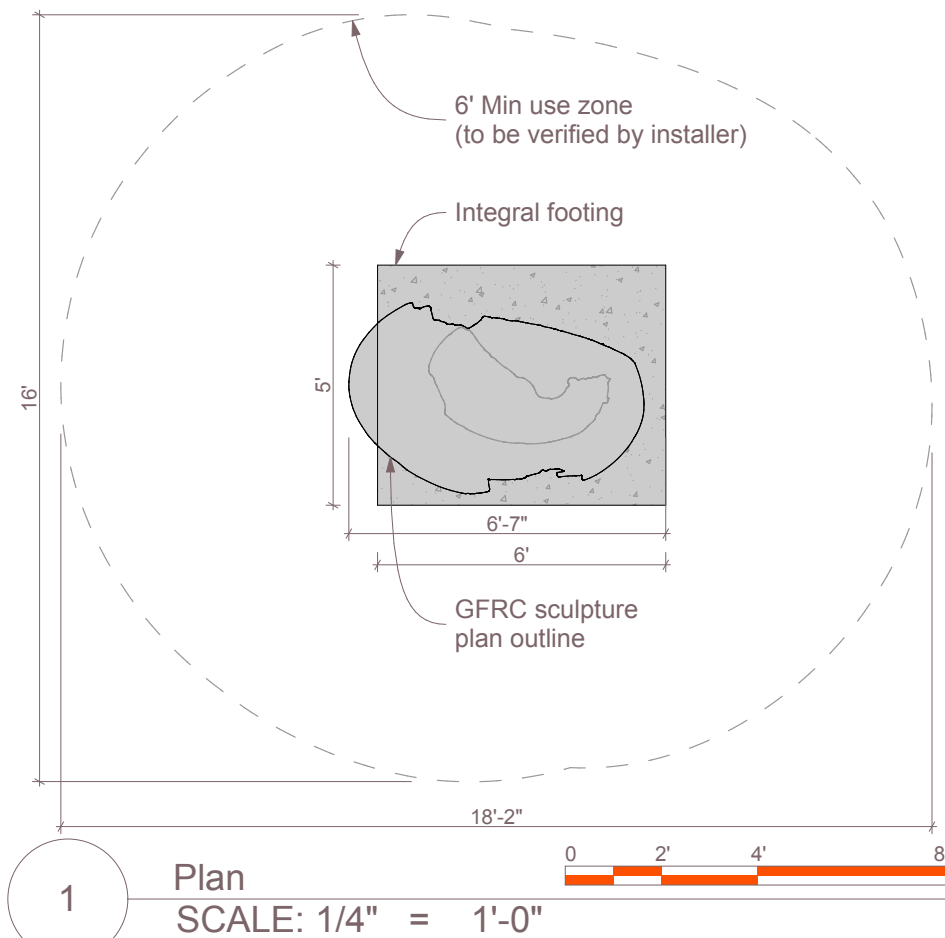

ID SCULPTURE

PLAY. CLIMB. EXPLORE.

Chroma Climber

SC026

Age Group: 5-12

**SCHEMATIC DESIGN
NOT FOR CONSTRUCTION**

All IDS projects are designed to meet or exceed ASTM 1487. Not all equipment may be appropriate for all children. Supervision is required. ASTM compliant safety surfacing is required under and around all play equipment. The Americans with Disabilities Act (ADA) may require your play area to be accessible, please consult with an ADA professional to ensure compliance.

Date

8/23/2017

Drawing Title

Layout

Sheet #

A.01.1

 591 South Boulevard Street
Gunnison, Colorado 81230
info@idsculpture.com

3 Chroma Climber_SC026