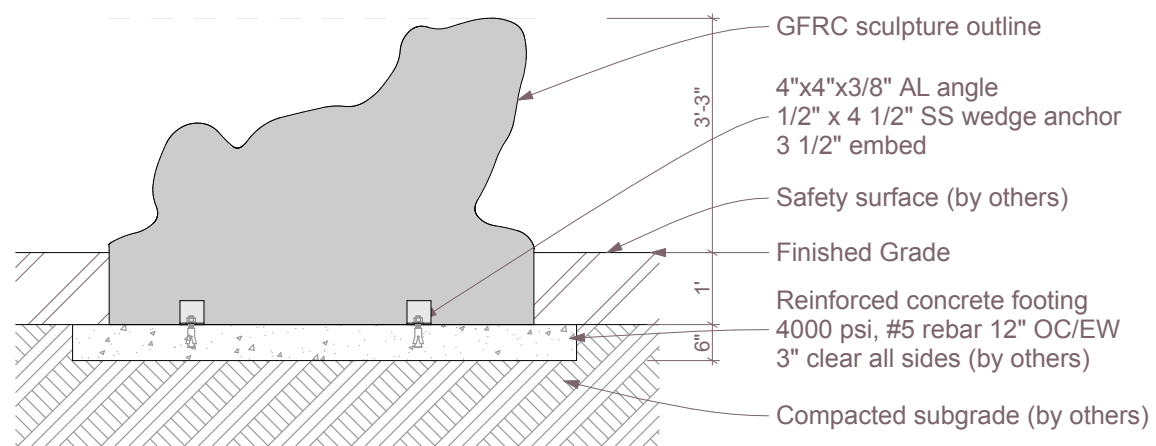

Date

8/24/2017

Drawing Title

Layout

Sheet #

A.01.1

1

Tree Frog_TC003

2

Section
SCALE: 3/8" = 1'-0"

3

Plan
SCALE: 3/8" = 1'-0"