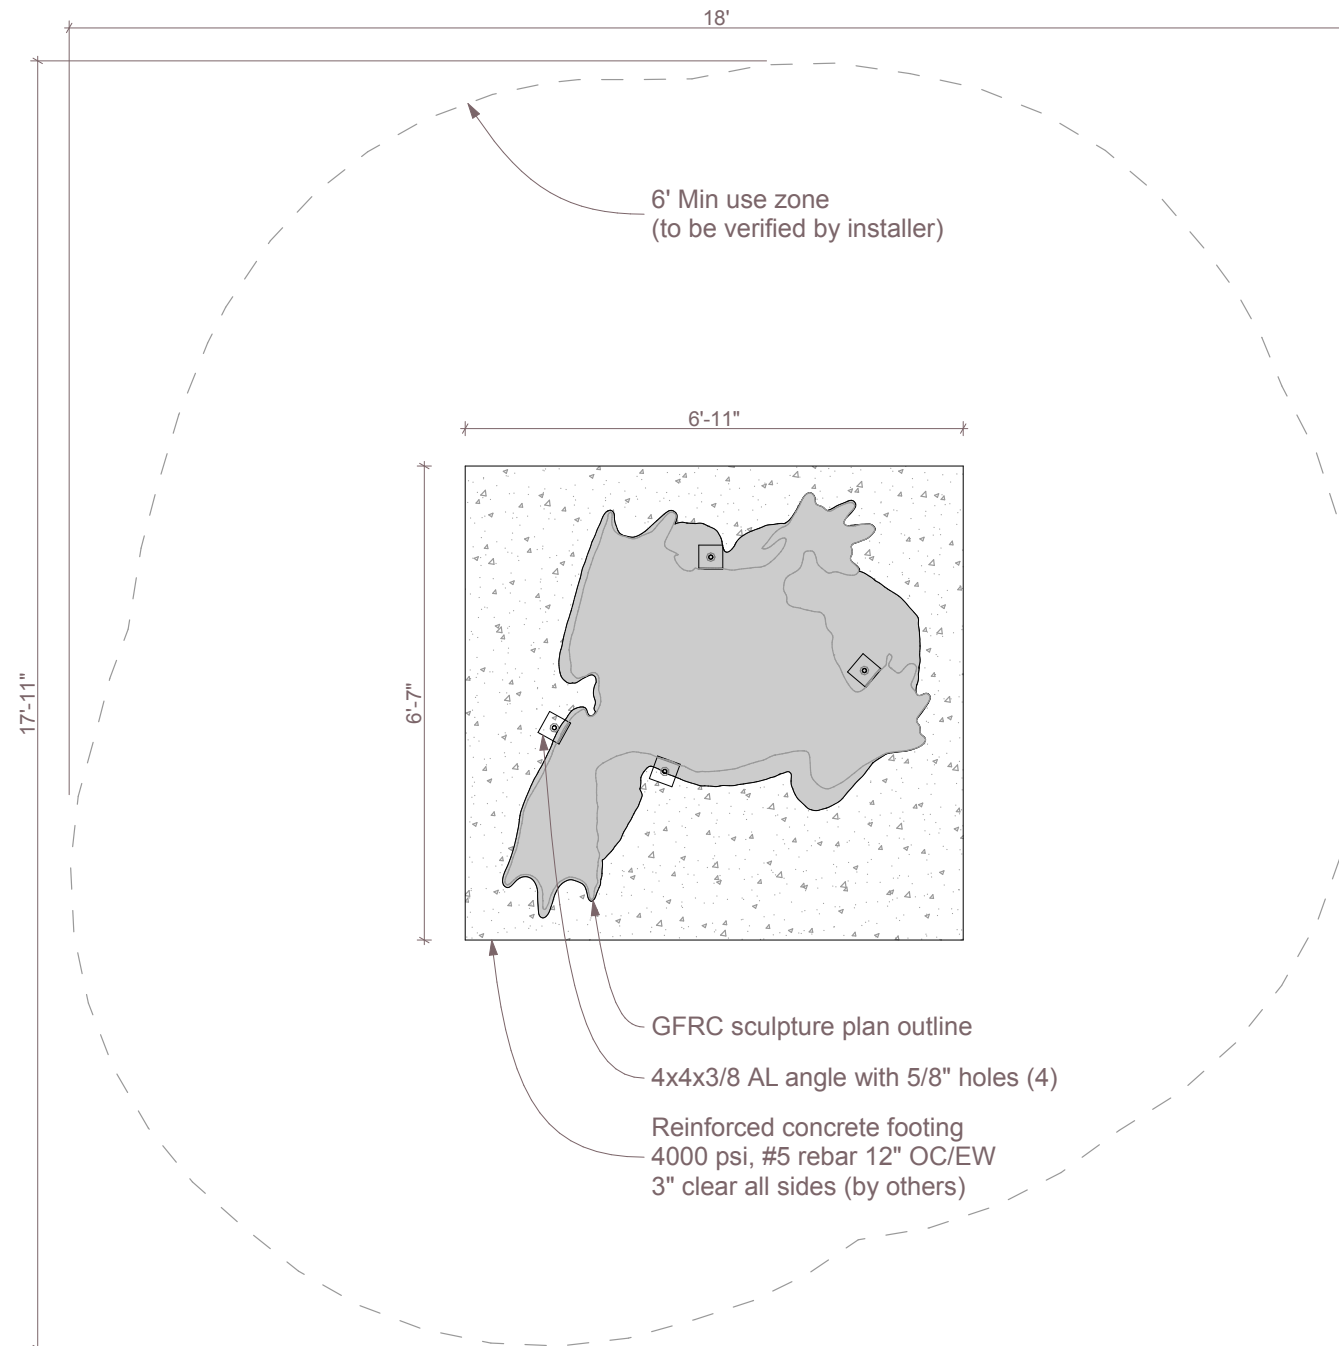

Date

8/24/2017

Drawing Title

Layout

Sheet #

A.01.1

1

Tree Frog_TC003

2

Section
SCALE: 3/8" = 1'-0"

3

Plan
SCALE: 3/8" = 1'-0"