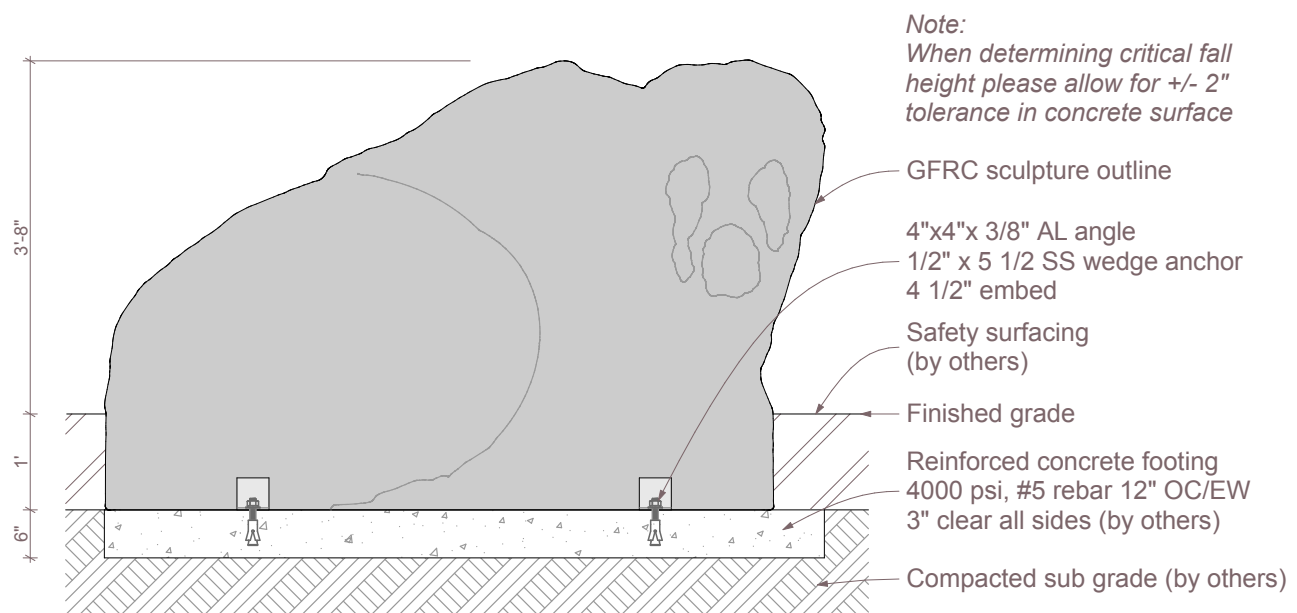

IDS SCULPTURE

PLAY. CLIMB. EXPLORE.

Bison

TC004

Age Group: 2-5

**SCHEMATIC DESIGN
NOT FOR CONSTRUCTION**

All IDS projects are designed to meet or exceed ASTM 1487.

Not all equipment may be appropriate for all children.

Date

8/1/2017

Drawing Title

Layout

Sheet #

A.01.1

 591 South Boulevard Street
Gunnison, Colorado 81230
info@idsculpture.com

3 Bison

1

Plan
SCALE: 1/4" = 1'-0"

3

Bison

2

Section
SCALE: 1/2" = 1'-0"