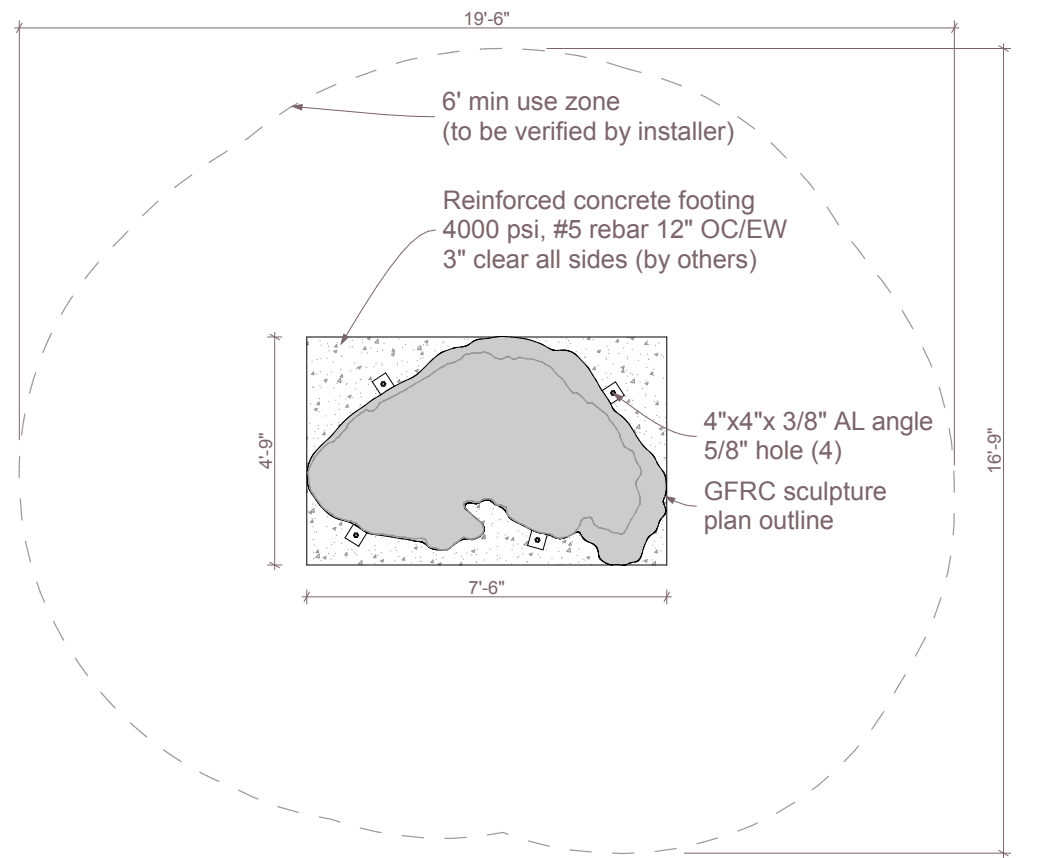

Date

8/1/2017

Drawing Title

Layout

Sheet #

A.01.1

 591 South Boulevard Street
Gunnison, Colorado 81230
info@idsculpture.com

3 Bison

1

Plan
SCALE: 1/4" = 1'-0"

3

Bison

2

Section
SCALE: 1/2" = 1'-0"