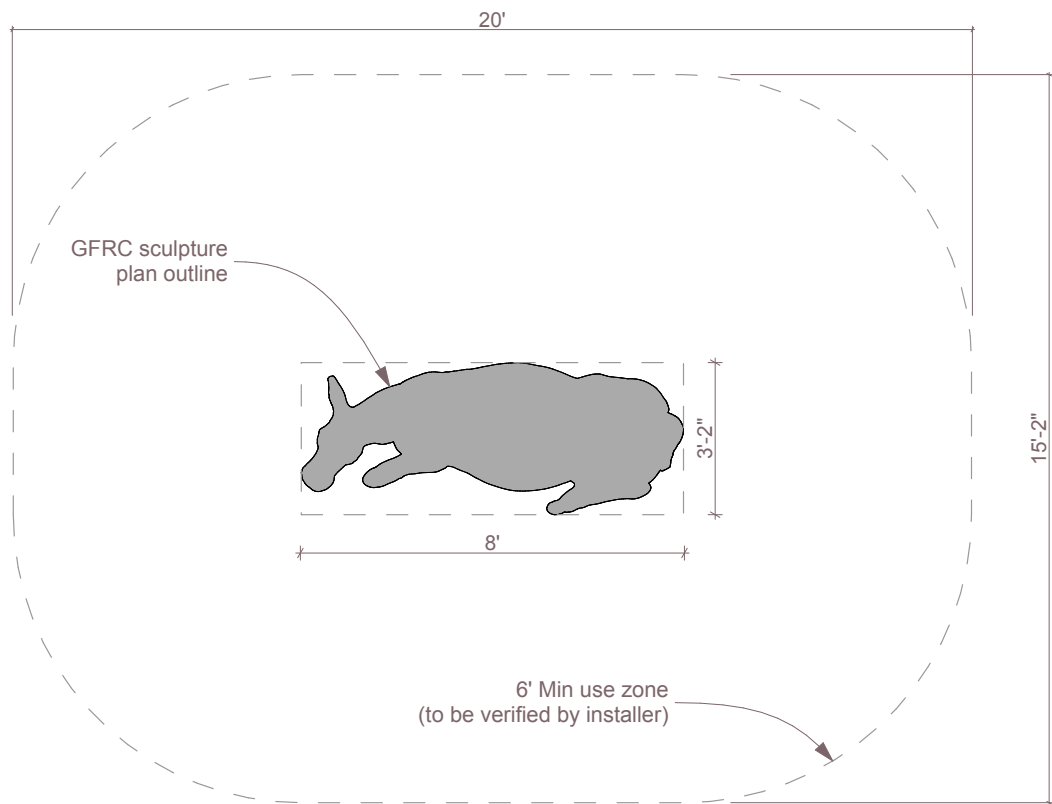

## Cow

TC007

Age Group: 2-5

**SCHEMATIC DESIGN  
NOT FOR CONSTRUCTION**

All IDS projects are designed to meet or exceed ASTM 1487.

Not all equipment may be appropriate for all children.

Supervision is required.

Date

8/24/2017

Drawing Title

Layout

Sheet #

A.01.1

591 South Boulevard Street  
Gunnison, Colorado 81230  
info@idsculpture.com

1

Plan  
SCALE: 1/4" = 1'-0"

2

Section  
SCALE: 1/4" = 1'-0"

3

The Cow\_TC007

4

The Cow\_TC007