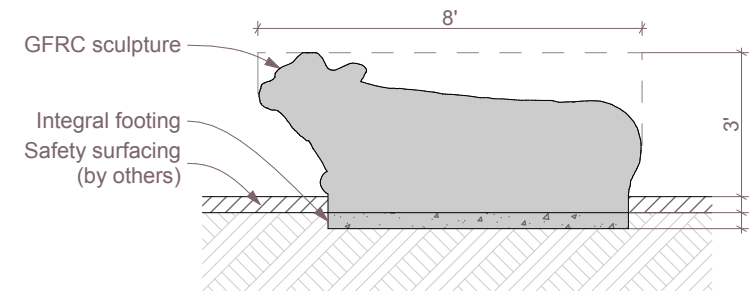

Date

8/24/2017

Drawing Title

Layout

Sheet #

A.01.1

591 South Boulevard Street  
Gunnison, Colorado 81230  
info@idsculpture.com

1

Plan  
SCALE: 1/4" = 1'-0"

2

Section  
SCALE: 1/4" = 1'-0"

3

The Cow\_TC007

4

The Cow\_TC007