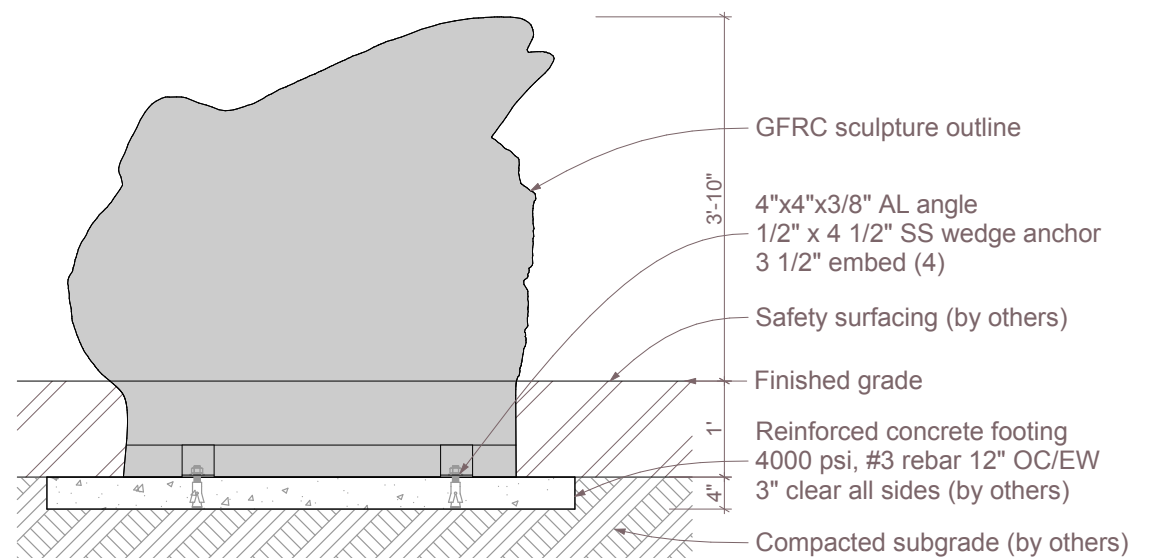

IDS SCULPTURE

PLAY. CLIMB. EXPLORE.

Trout

TC013

Age Group: 2-5, 5-12

SCHEMATIC DESIGN
NOT FOR CONSTRUCTION

All IDS projects are designed to meet or exceed ASTM 1487. Not all equipment may be appropriate for all children. Supervision is required. ASTM compliant safety surfacing is required under and around all play equipment. The Americans with Disabilities Act (ADA) may require your play area to be accessible, please consult with an ADA professional to ensure compliance.

Date

8/24/2017

Drawing Title

Layout

Sheet #

A.01.1

 591 South Boulevard Street
Gunnison, Colorado 81230
info@idsculpture.com

1

Plan
SCALE: 1/4" = 1'-0"

3

Trout_TC013

2

Section
SCALE: 1/2" = 1'-0"