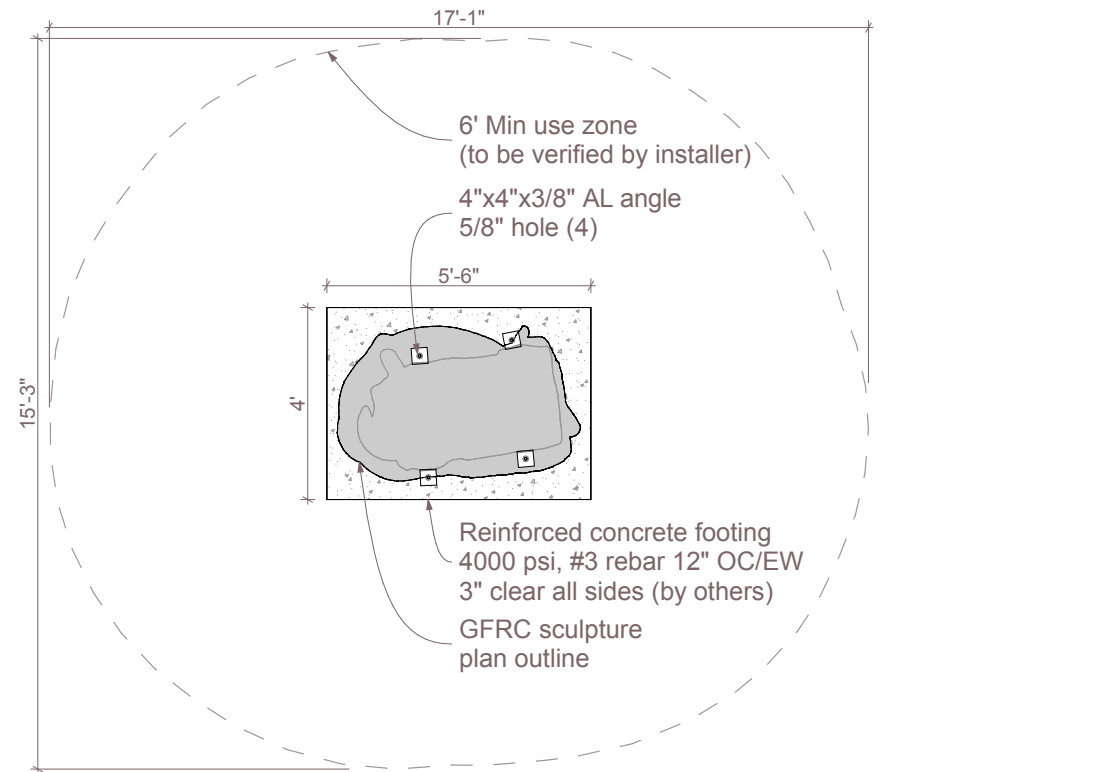

IDS SCULPTURE

PLAY. CLIMB. EXPLORE.

Trout

TC013

Age Group: 2-5, 5-12

SCHEMATIC DESIGN
NOT FOR CONSTRUCTION

All IDS projects are designed to meet or exceed ASTM 1487. Not all equipment may be appropriate for all children. Supervision is required. ASTM compliant safety surfacing is required under and around all play equipment. The Americans with Disabilities Act (ADA) may require your play area to be accessible, please consult with an ADA professional to ensure compliance.

Date

8/24/2017

Drawing Title

Layout

Sheet #

A.01.1

 591 South Boulevard Street
Gunnison, Colorado 81230
info@idsculpture.com

1

Plan
SCALE: 1/4" = 1'-0"

3

Trout_TC013

2

Section
SCALE: 1/2" = 1'-0"