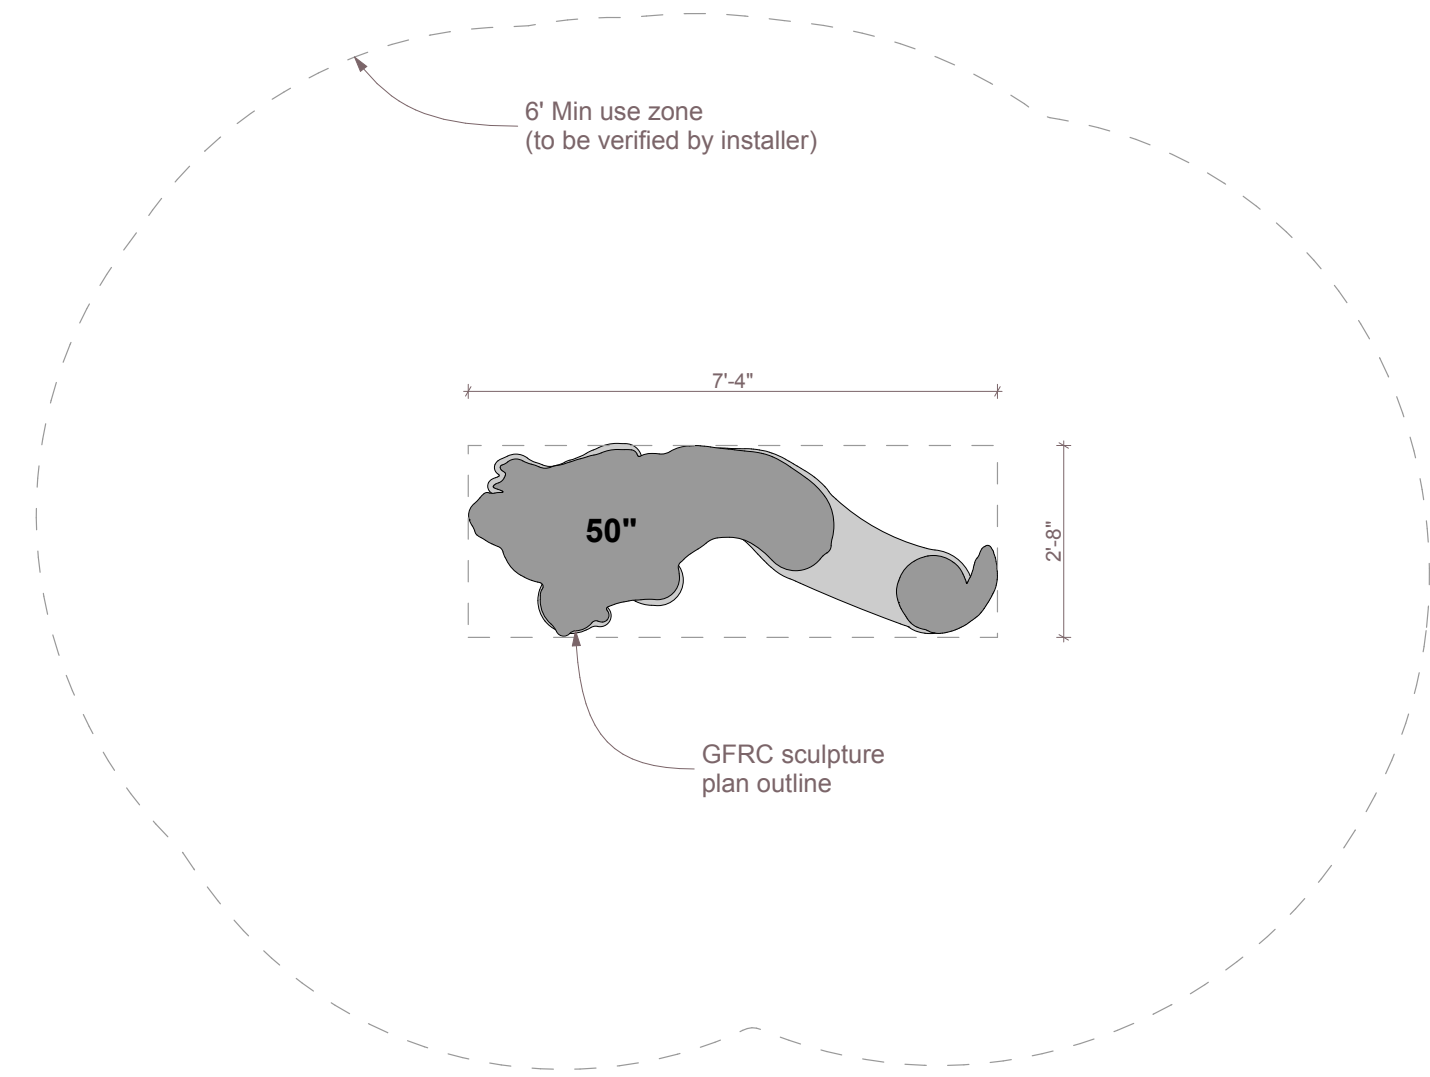

1 Section
SCALE: 3/8" = 1'-0"

2 Plan
SCALE: 3/8" = 1'-0"

3 Great Falls Dragon_TC021

4 Great Falls Dragon_TC021

Great Falls Dragon
TC021

Age Group: 2-5

SCHEMATIC DESIGN
NOT FOR CONSTRUCTION

All IDS projects are designed to meet or exceed ASTM 1487. Not all equipment may be appropriate for all children. Supervision is required. ASTM compliant safety surfacing is required under and around all play equipment. The Americans with Disabilities Act (ADA) may require your play area to be accessible, please consult with an ADA professional to ensure compliance.

Date
9/11/2017

Drawing Title
Layout

Sheet #
A.01.1